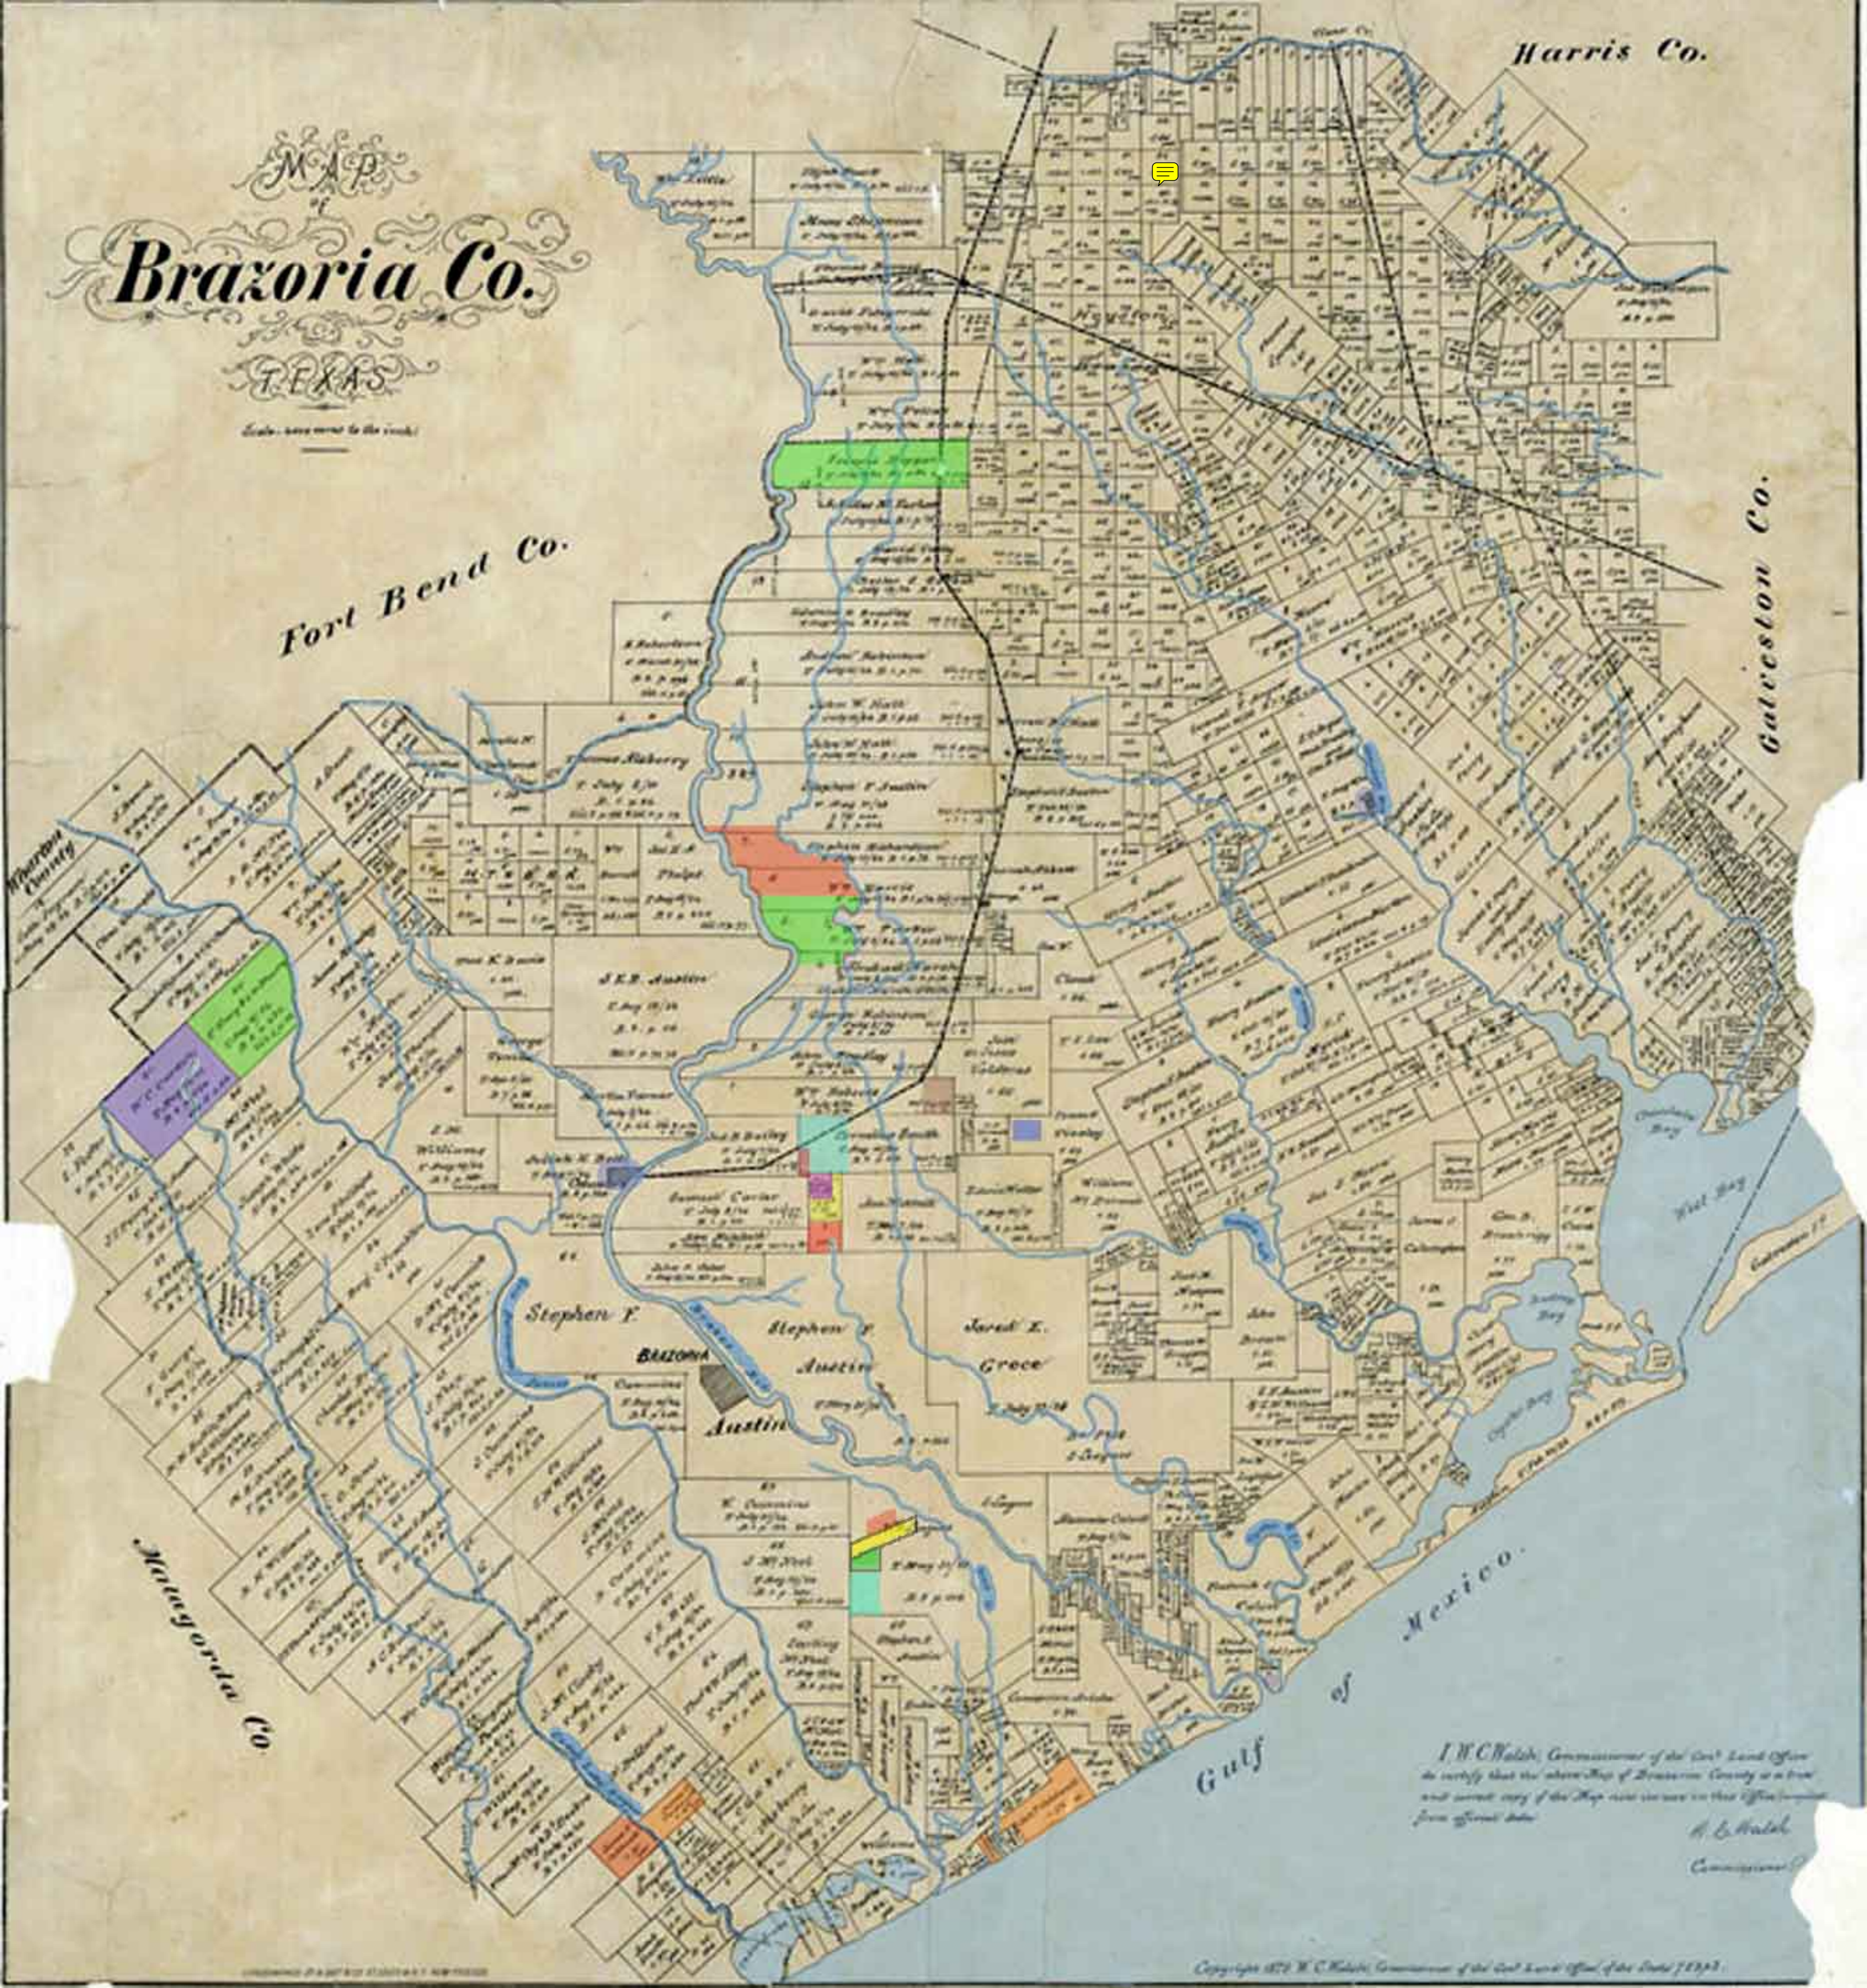

M.A.P.  
**Brazoria Co.**

TEXAS  
Scale - one inch to the mile

Harris Co.

Fort Bend Co.

Galveston Co.

I. W. Walsh, Commissioner of the Land Office  
do hereby certify that the above Map of Brazoria County is a true  
and correct copy of the Map now on file in this Office  
from official data  
I. W. Walsh  
Commissioner